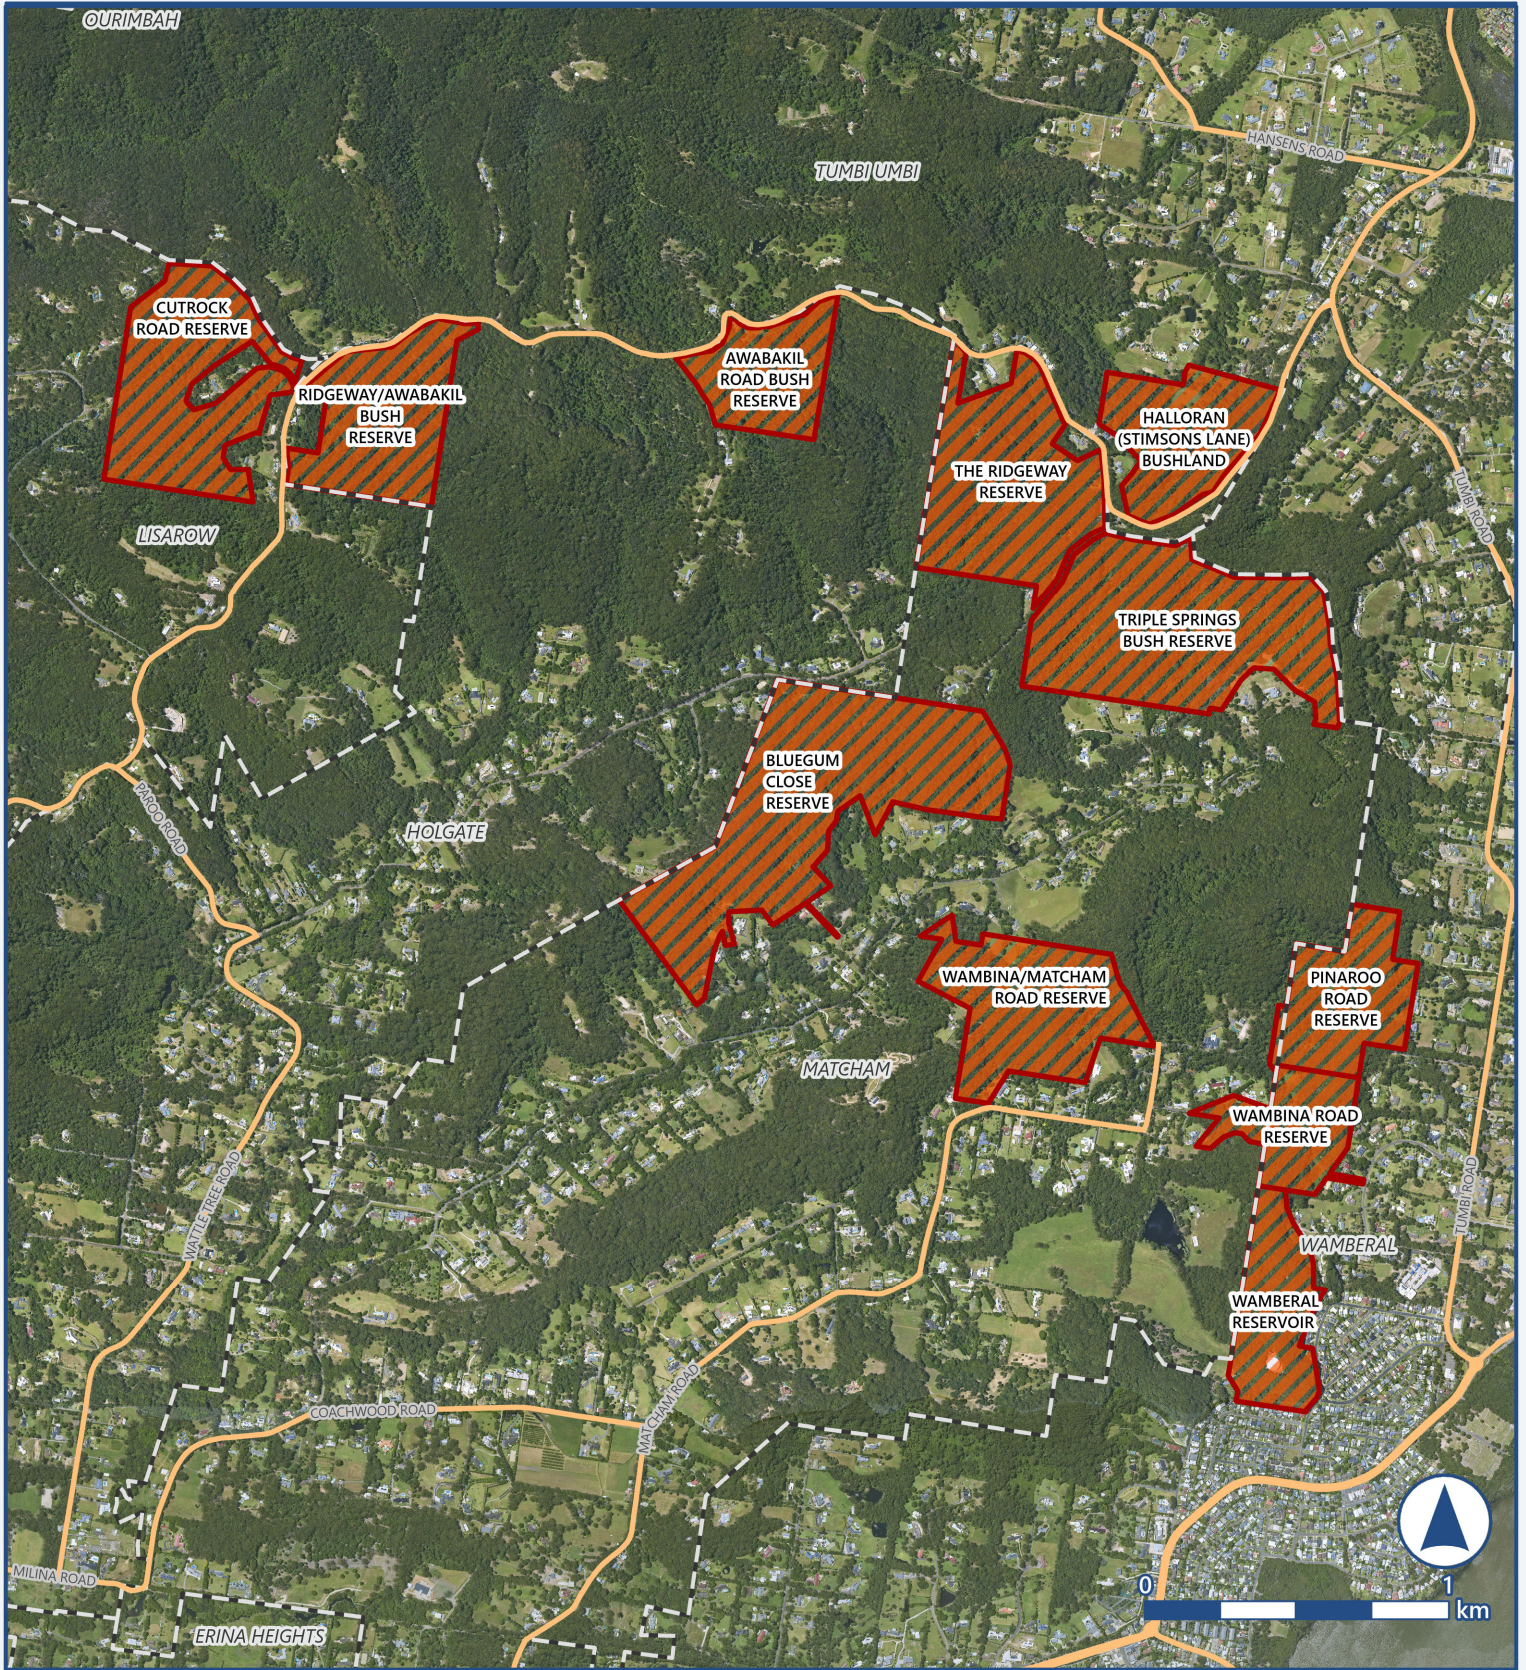

Matcham/Wamberal: Fox Control Program 2025-2026

Legend

- Fox Control Areas
- Suburb Boundary
- Major Roads

Reserve Number	Reserve Name	Reserve Number	Reserve Name
R0320	HALLORAN (STIMMONS LANE) BUSHLAND	R0082	WAMBERAL RESERVOIR
R0206	RIDGEWAY/AWABAKIL BUSH RESERVE	R0046	CUTROCK ROAD RESERVE
R0253	AWABAKIL ROAD BUSH RESERVE	R0053	BLUEGUM CLOSE RESERVE
R0049	THE RIDGEWAY RESERVE	R0081	PINAROO ROAD RESERVE
R0056	WAMBINA/MATCHAM ROAD RESERVE	R0080	WAMBINA ROAD RESERVE
R0259	TRIPLE SPRINGS BUSH RESERVE